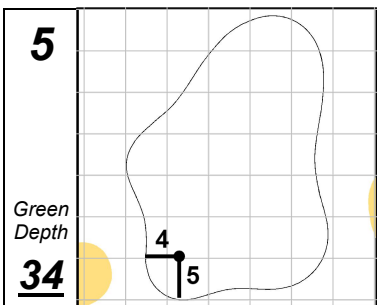

2022 Memorial Health Round 2 Hole Locations - Friday, July 15, 2022

Memorial Health Championship presented by LRS

Panther Creek Country Club