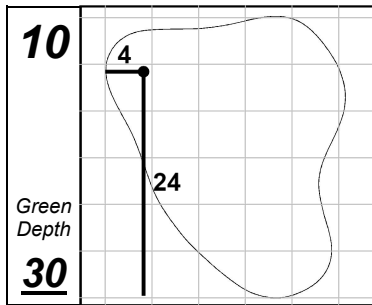

2022 Memorial Health Round 2 Hole Locations - Friday, July 15, 2022

Memorial Health Championship presented by LRS

Panther Creek Country Club