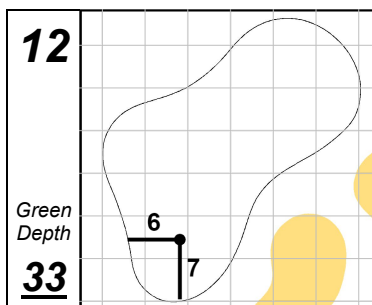

2022 Memorial Health Round 2 Hole Locations - Friday, July 15, 2022

Memorial Health Championship presented by LRS

Panther Creek Country Club