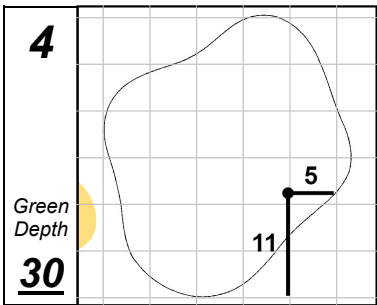

2022 Memorial Health Round 2 Hole Locations - Friday, July 15, 2022

Memorial Health Championship presented by LRS

Panther Creek Country Club