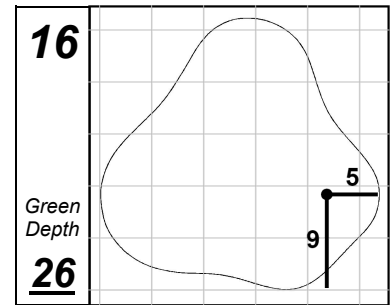

2022 Memorial Health Round 2 Hole Locations - Friday, July 15, 2022

Memorial Health Championship presented by LRS

Panther Creek Country Club