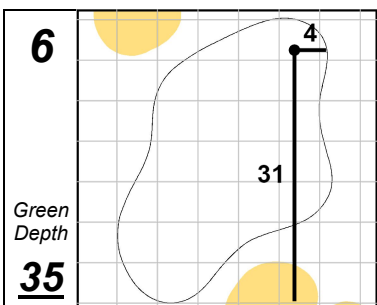

2022 Memorial Health Round 2 Hole Locations - Friday, July 15, 2022

Memorial Health Championship presented by LRS

Panther Creek Country Club