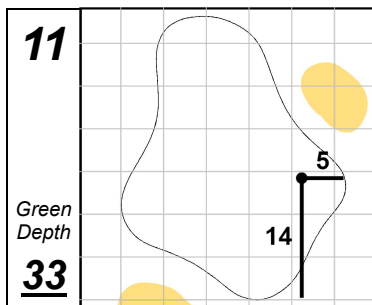

2022 Memorial Health Round 2 Hole Locations - Friday, July 15, 2022

Memorial Health Championship presented by LRS

Panther Creek Country Club