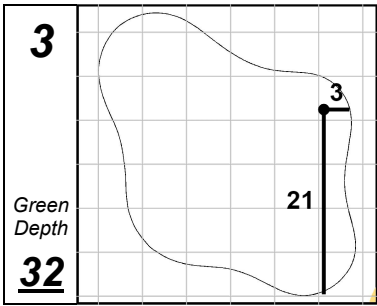

2022 Memorial Health Round 2 Hole Locations - Friday, July 15, 2022

Memorial Health Championship presented by LRS

Panther Creek Country Club