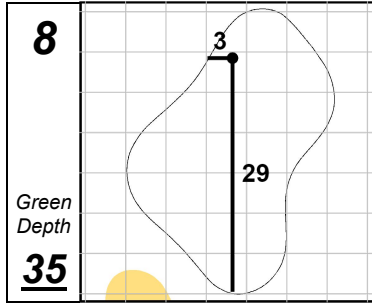

2022 Memorial Health Round 2 Hole Locations - Friday, July 15, 2022

Memorial Health Championship presented by LRS

Panther Creek Country Club