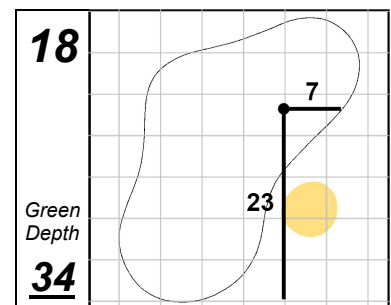

2022 Memorial Health Round 2 Hole Locations - Friday, July 15, 2022

Memorial Health Championship presented by LRS

Panther Creek Country Club